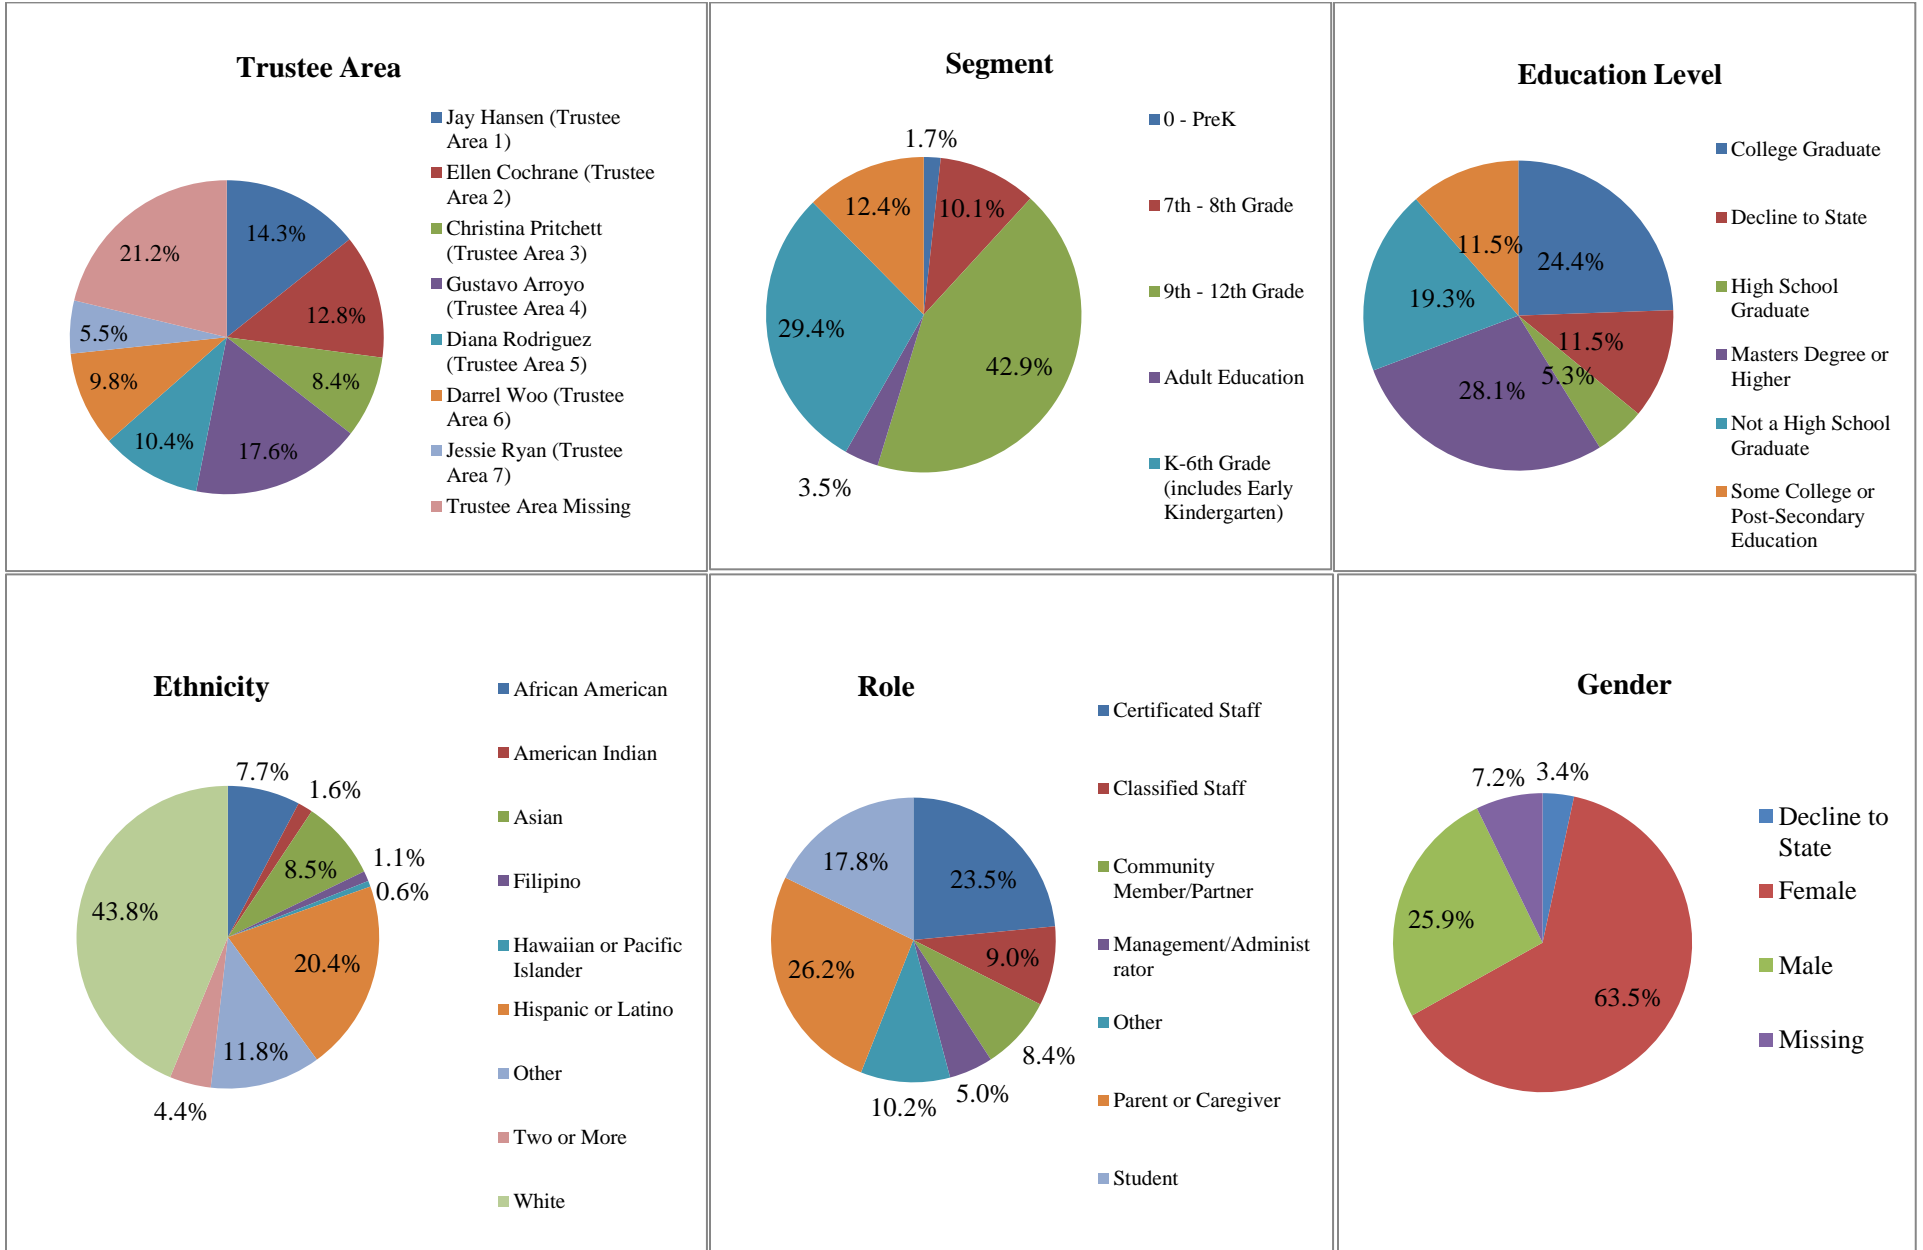

**Sacramento City Unified School District
2015-2016 Strategic Plan Survey – Survey Respondent Demographic Analysis**

School (N)