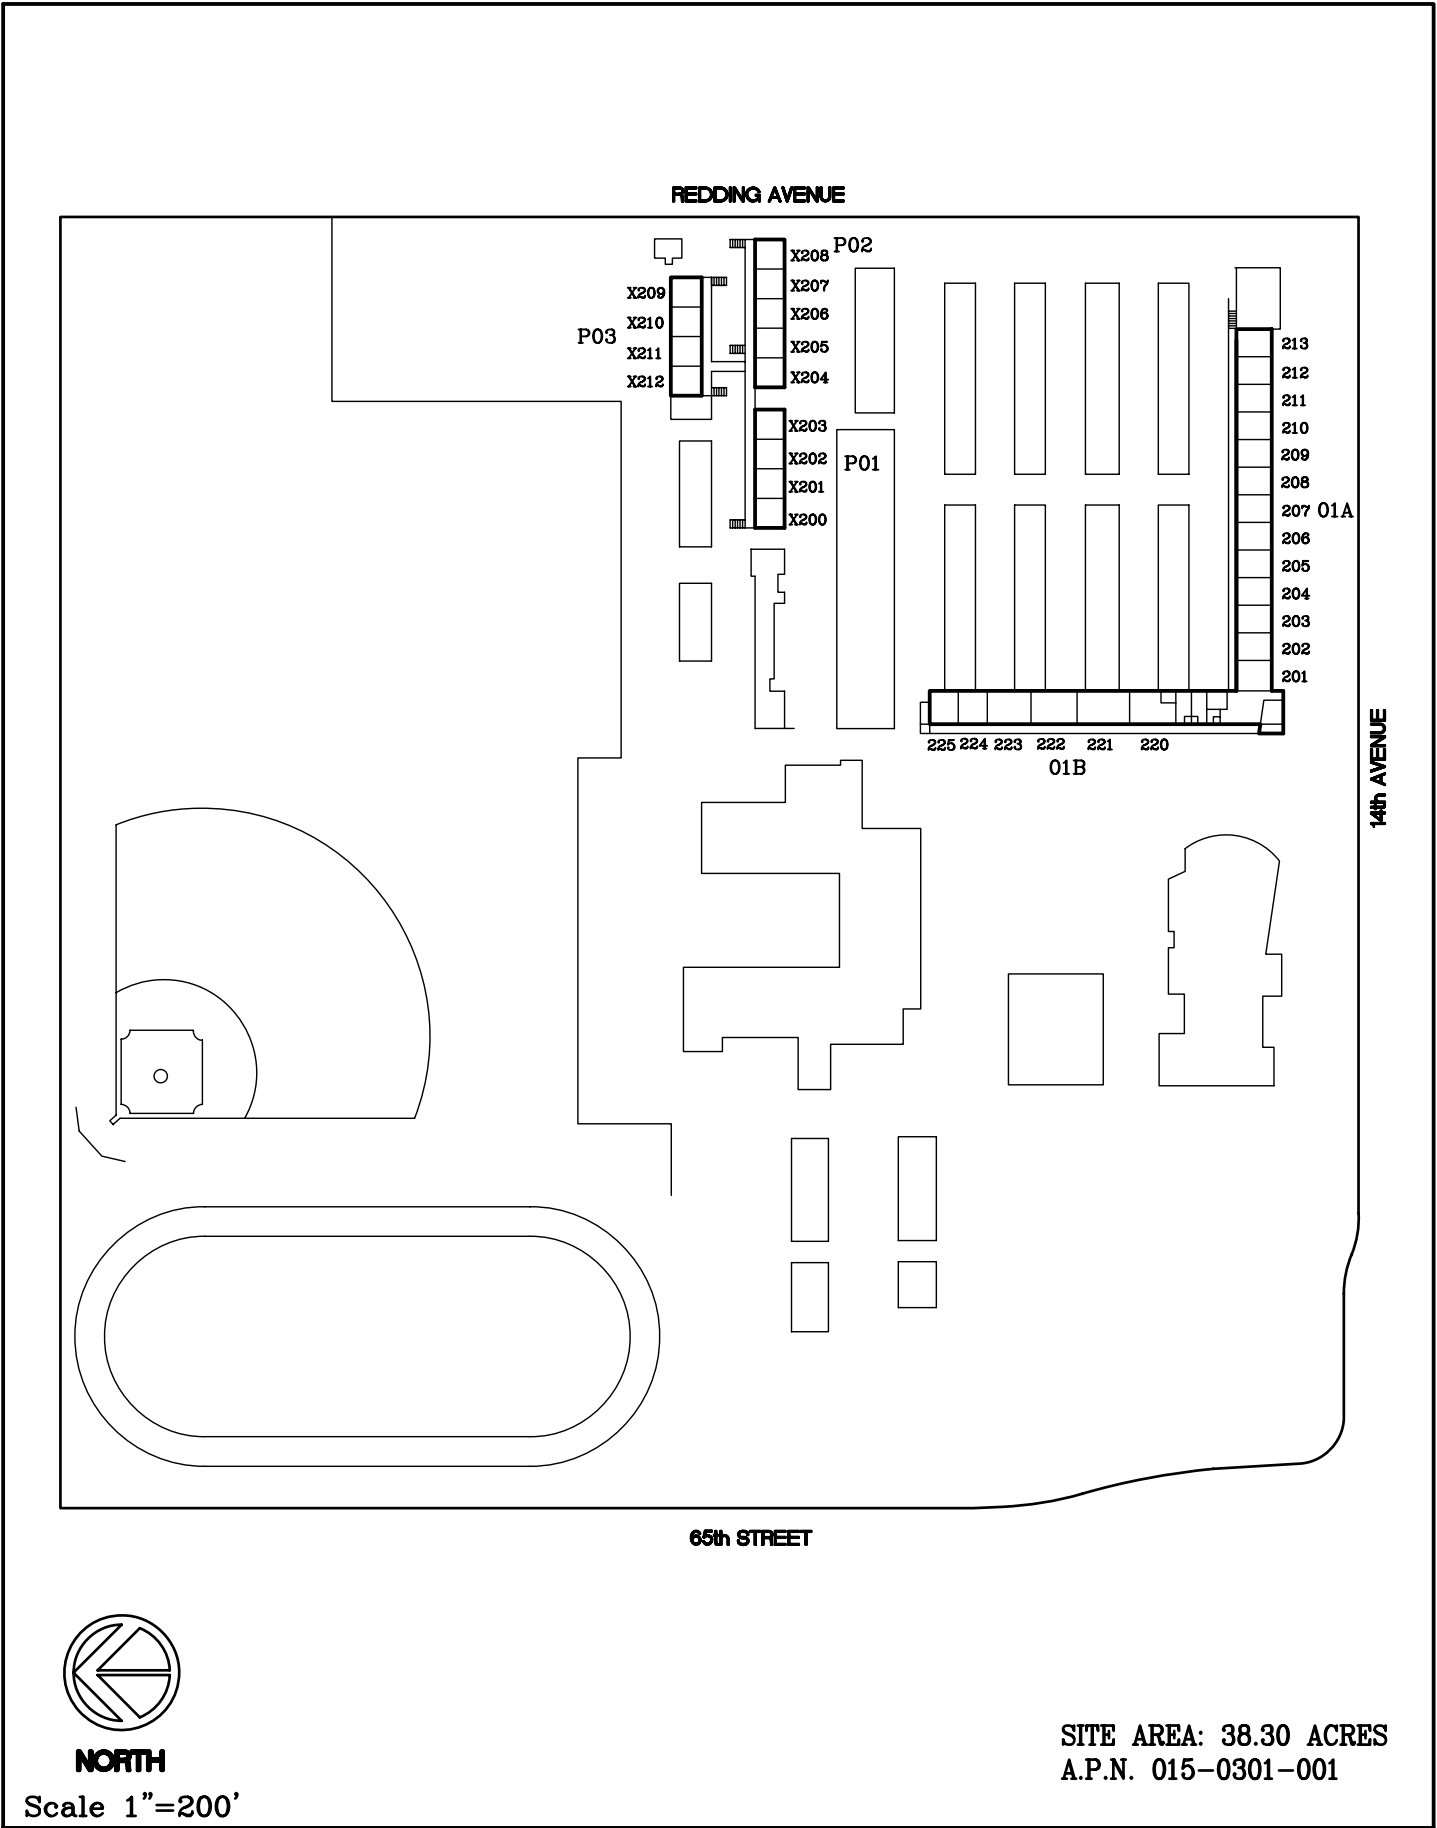

Hiram W. Johnson High School (520)
 6879 - 14th Avenue
 SACRAMENTO CITY UNIFIED SCHOOL DISTRICT

EXISTING SITE DIAGRAM

OCTOBER 2001
 1 of 2

NORTH

Scale 1"=200'

SITE AREA: 38.30 ACRES
A.P.N. 015-0301-001

Hiram W. Johnson High School (520)
6879 - 14th Avenue
SACRAMENTO CITY UNIFIED SCHOOL DISTRICT

EXISTING SITE DIAGRAM

OCTOBER 2001
2 of 2